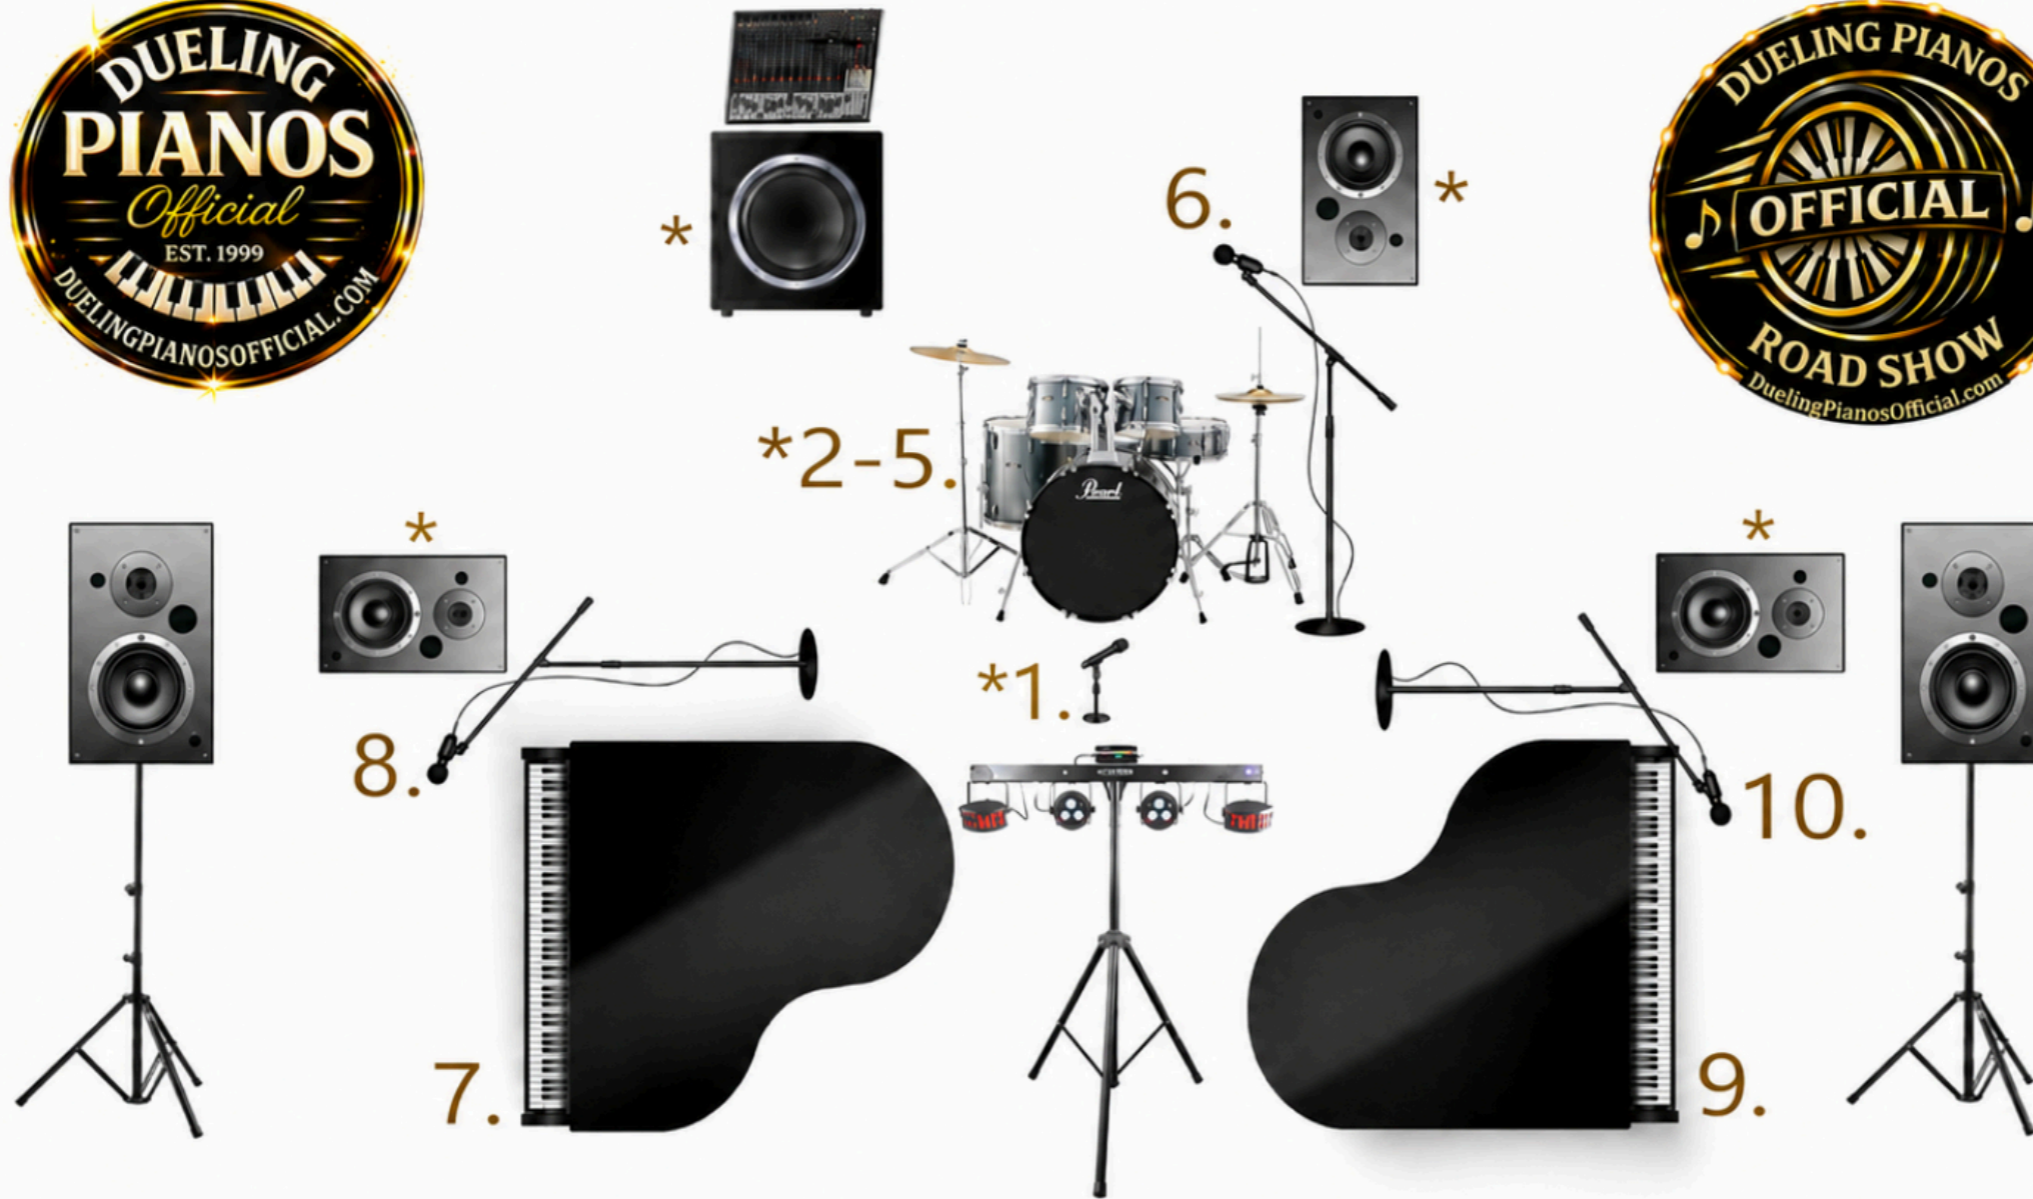

Questions?

✉ Ralph@acmeeventco.com

☎ 303.842.7819

DUELING PIANOS

OFFICIAL ROAD SHOW STAGE PLOT